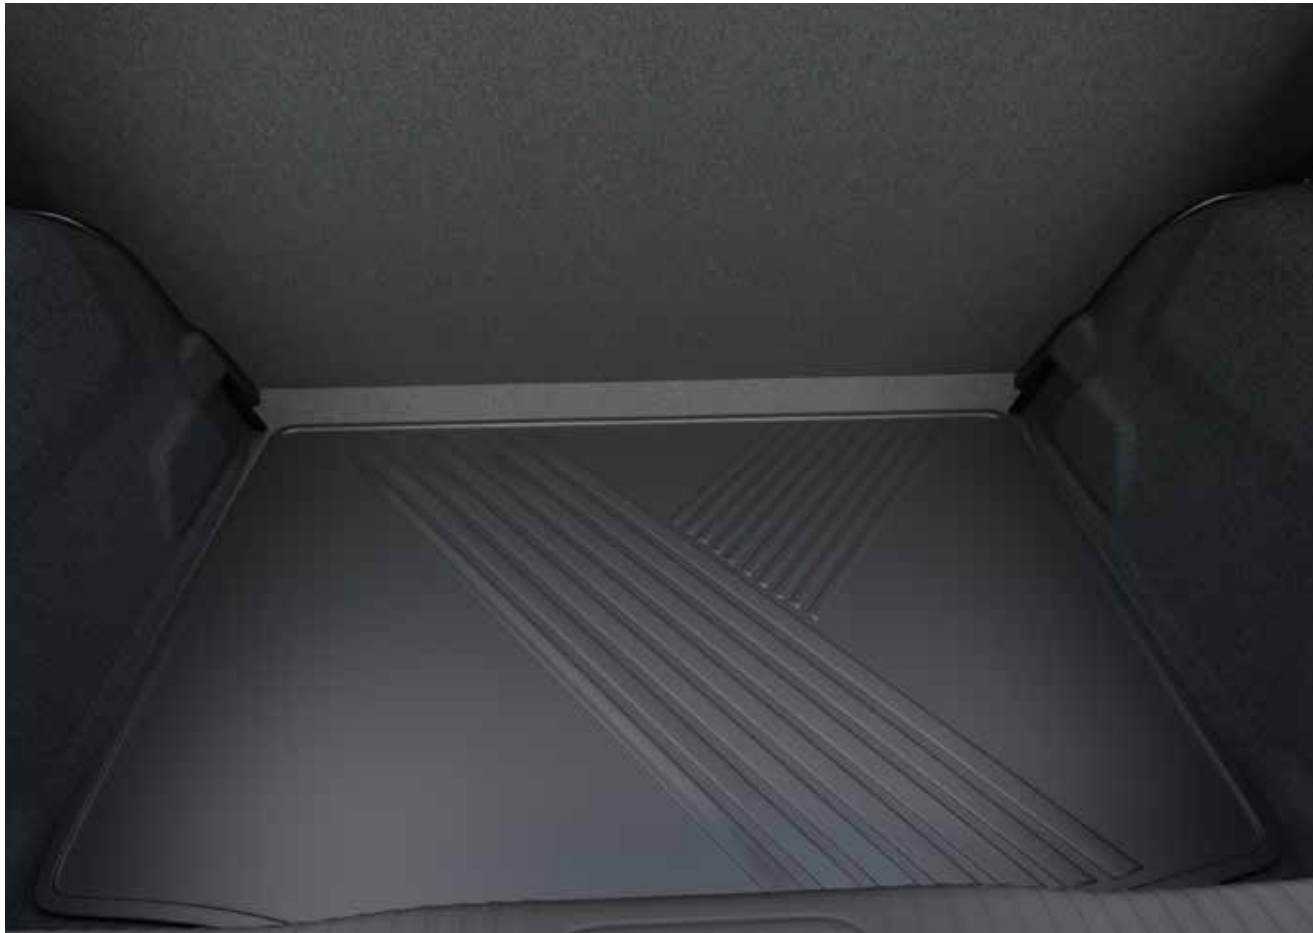

TRUNK MATS

TRUNK MAT - PVC - BLACK PVC